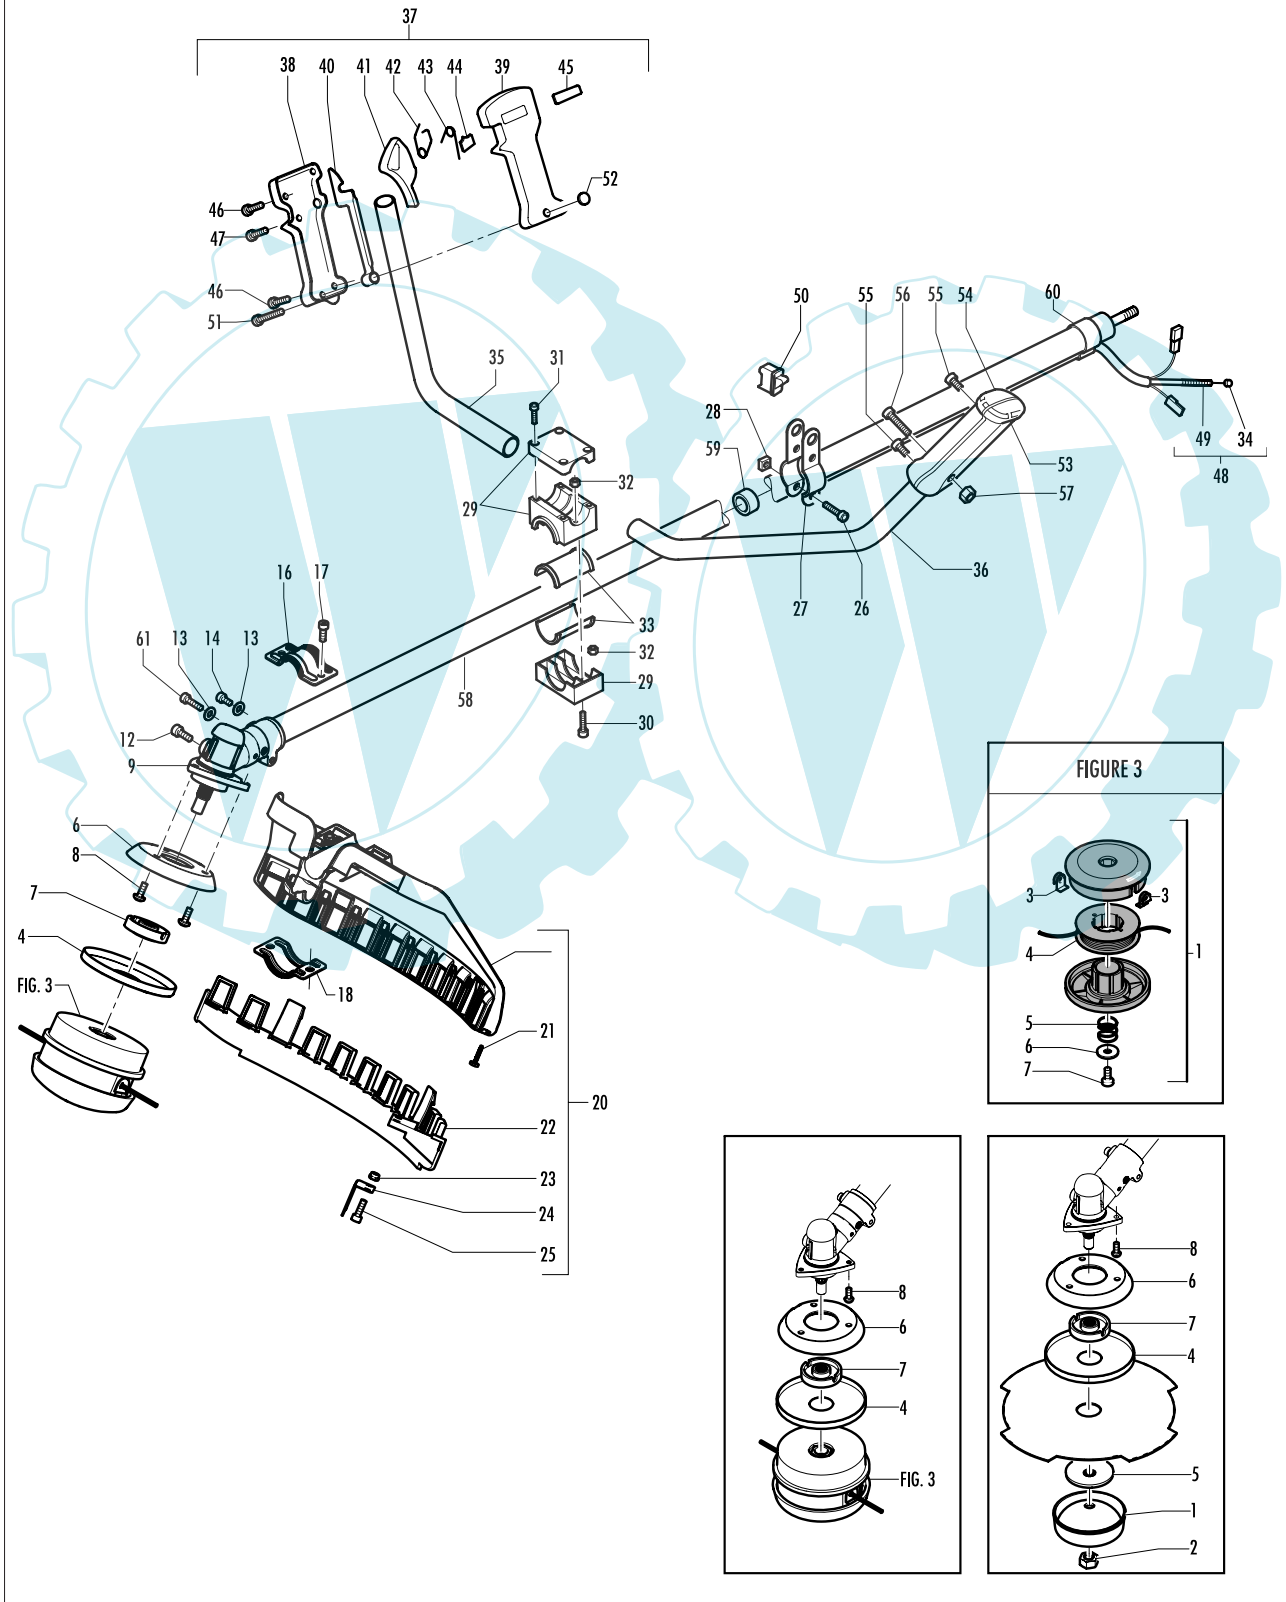

brand	MCCULLOCH

date	MAY/03	SHEET 3/4

Model	Prefix
CABRIO 261	02

Product number
953900244

FIGURE 2