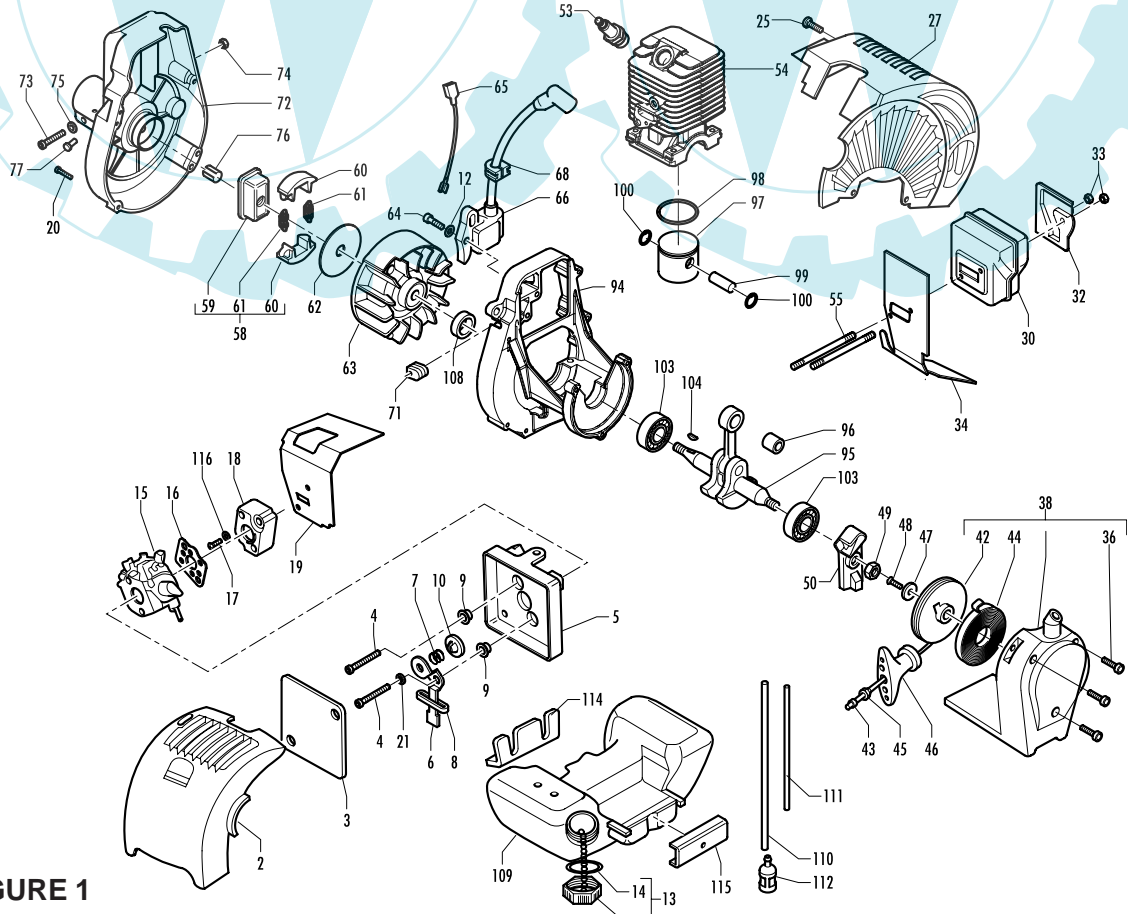

brand	MCCULLOCH

date	MAY/03	SHEET 1/4

Model	Prefix
CABRIO 261	02

Product number
953900244

FIGURE 1