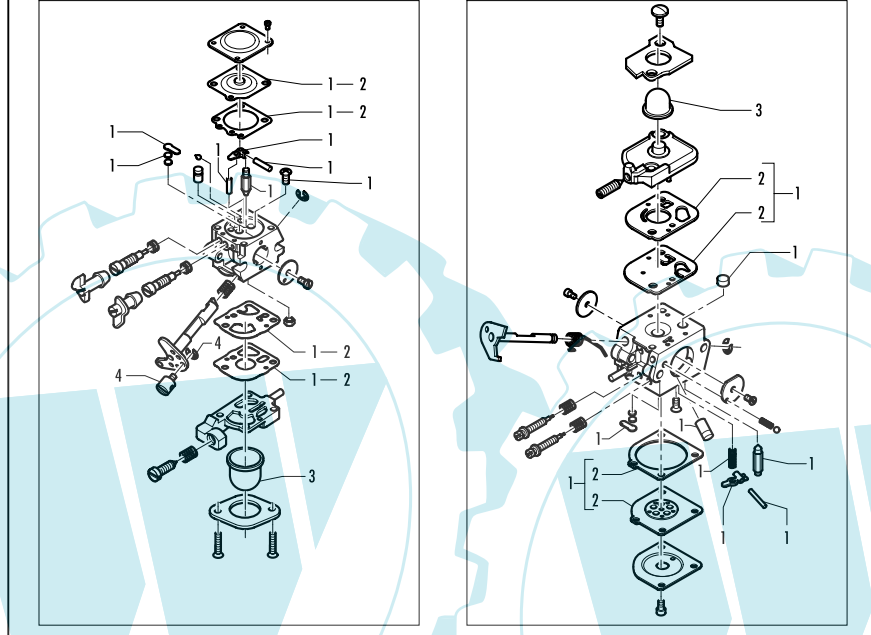

brand	MCCULLOCH

date	MAY/03	SHEET 1/4

Model	Prefix
CABRIO 261	02

Product number
953900244

FIGURE 4

WALBRO WT 547

ZAMA C1Q M38